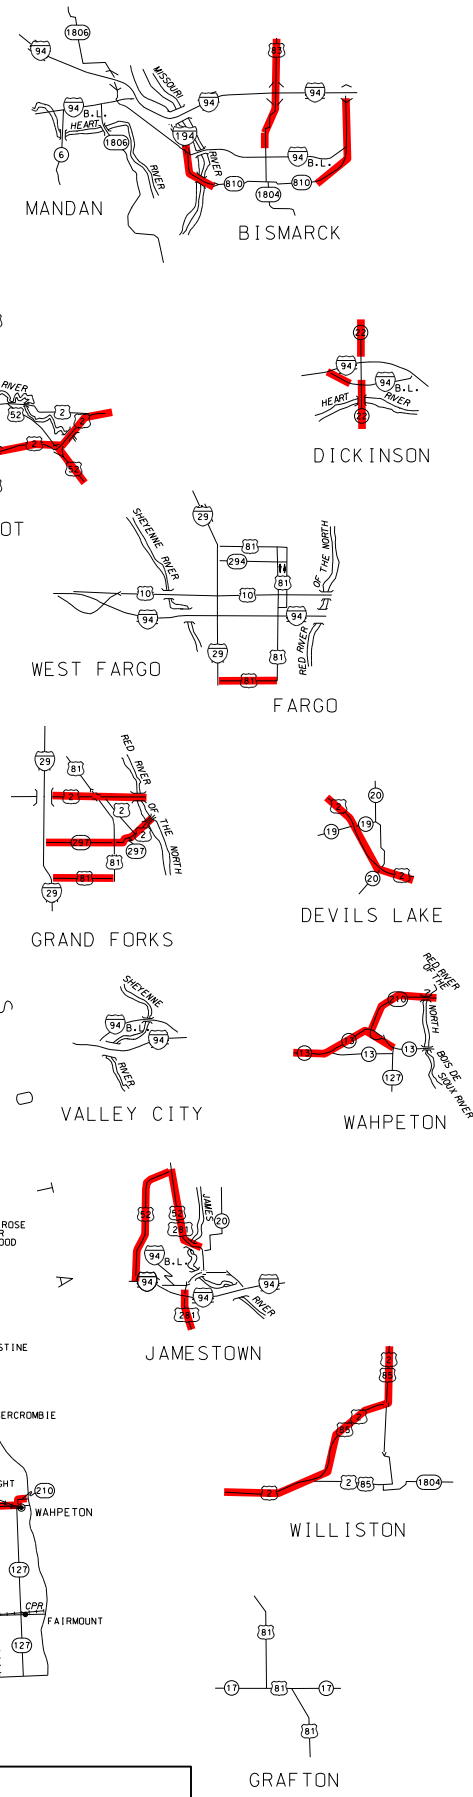

# 2012 - Highway Access Control Map

C A N A D A

S O U T H D A K O T A

**LEGEND**

- - PROPOSED PARTIAL CONTROL OF HIGHWAY ACCESS
- - PARTIAL CONTROL OF HIGHWAY ACCESS

MAP LOCATION: R:\project\PLATS\_misc\ACCESSMAP.DGN